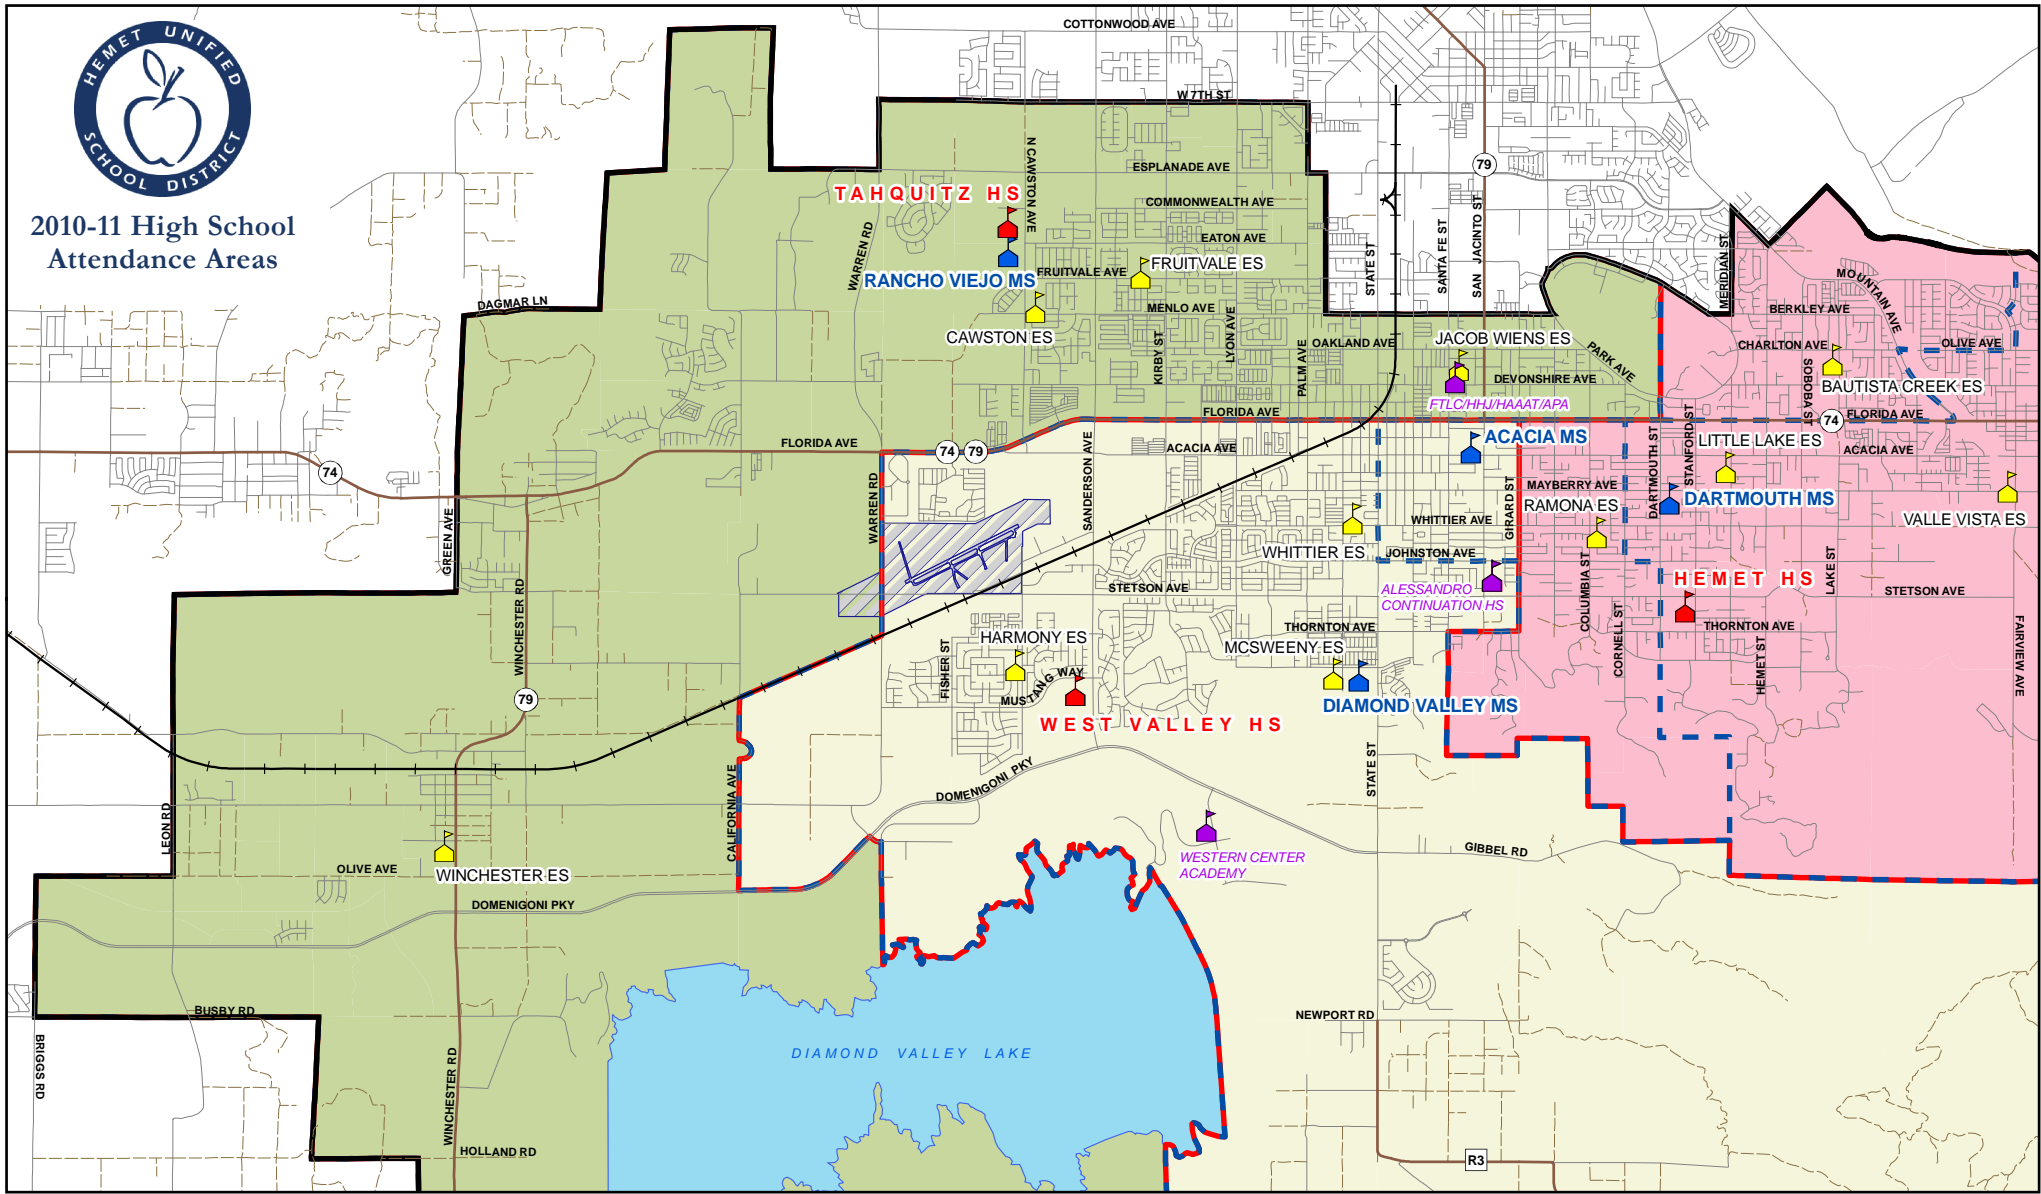

2010-11 High School Attendance Areas

Feeder system for 2010-11

*Students residing in the Willowalk development will attend Winchester ES, Diamond Valley MS and West Valley HS.
 Students residing within the McSweeney Farms development will attend Winchester ES until Gibbel ES opens, Diamond Valley MS and West Valley HS.