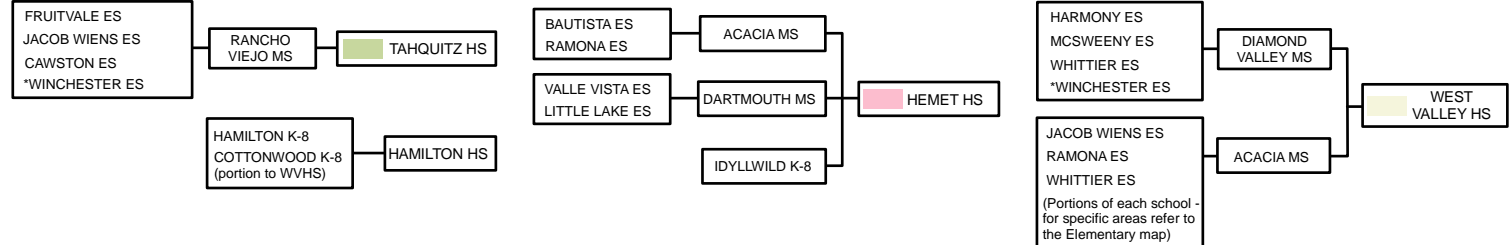

2010-11 High School Attendance Areas

Feeder system for 2010-11

*Students residing in the Willowalk development will attend Winchester ES, Diamond Valley MS and West Valley HS.
 Students residing within the McSweeney Farms development will attend Winchester ES until Gibbel ES opens, Diamond Valley MS and West Valley HS.